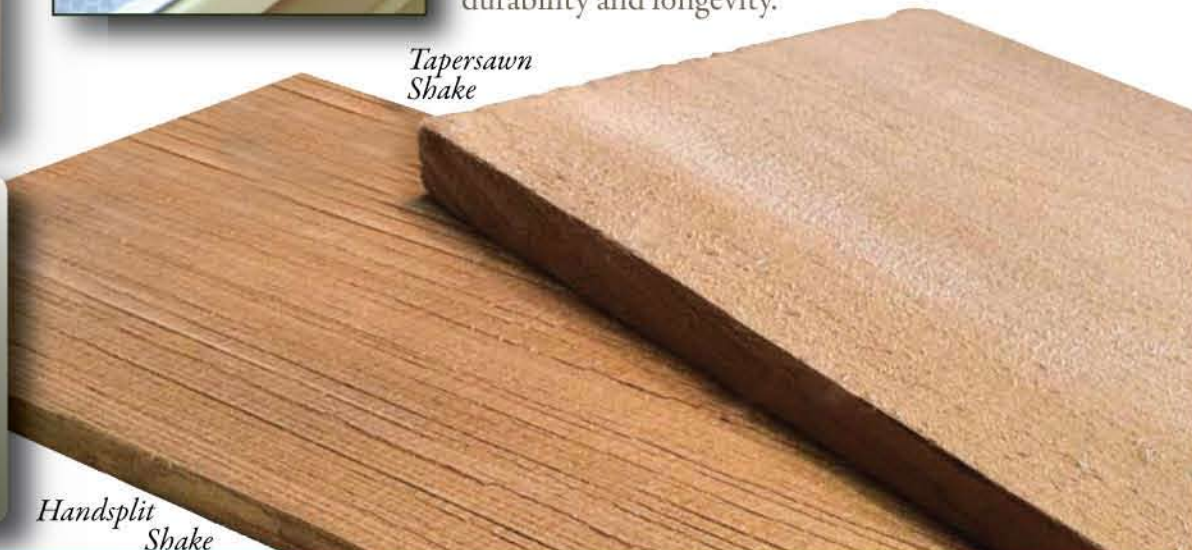

Rhino Gutter Guard

Stainless Steel Micro-Mesh covers a solid aluminum substrate preventing debris from ever entering your gutter. A uniquely textured "Rhino Skin" prevents anything from sticking to it and a sturdy profile strengthens the entire gutter system for greater durability and longevity.

CRC SYSTEM 3
10-Year* No-Leak Warranty

OPTIONS

- 24" Medium Handsplit Shakes at 10" Exposure with felt
- 24" x 5/8" Tapersawn Shakes at 10" Exposure with felt

* Preserve Your Roof & Add Five-Years To Your CRC No-Leak Warranty
Max. 15-Year No-Leak Warranty